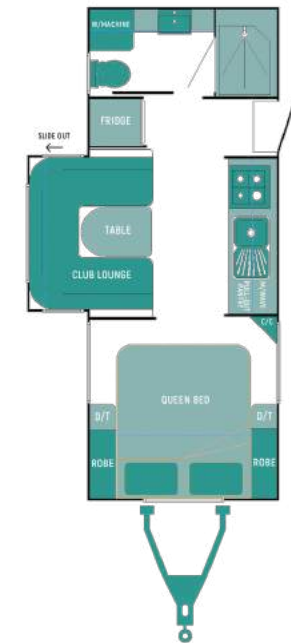

APPLIANCE	
Air Conditioner	HB3500 Houghton
Washing Machine	2.5 kg Top load
Reverse Camera	Yes
Solar	1 x 200w
Battery	120 AGM
Battery Box	2
Rangehood	Ranger
TV Arm	1
TV Unit	1 x 22" LCD
Antenna	LDPA200 (Dometic)
Stereo	Single DIN
Internal Speaker	2
External Speaker	2
Stove	MiniGrill
Microwave	20L
Fridge	RMD10.5XS (Dometic)
Hot water system	Swift
Kitchen Sink (Chrome Tap)	Square Chrome
Vanity Sink (Chrome Tap)	Square White
Brakesafe	Trailsafe
Toilet	Ceramic (Dometic)
Management System	PM200 (Projecta)

MEASUREMENTS	
Body Length (mm)	6360
Travel Length (mm)	8240
Travel Height (mm)	3220
Travel Width (mm)	2390
Tow Ball (Kg)	132
Tare Weight (Kg)	2527
ATM (Kg)	3500
Axle Rating (Kg)	3500

FRAME	
Front Boot	Yes
Tunnel Boot	Yes
Picnic table	1 (Ranger)
Awning	15ft Black
Side Protection	350mm Black
Front Protection	Black
Wheel Spat	Black Fibreglass
Windows	Ranger
Roof Hatch	1 Small + 1 Medium
Shower Hatch	1 with Fan
External Shower	Option
Main Door	Black
Construction	Sandwich Panel
Frame	Aluminium
Front and Rear Protection	Chequer plate
Insulation	XPS Foam
External Finish	Fiberglass
Shower	800x600
Toilet	Ceramic
Shower Door	Frosted
Pantry	1 Under bench

INTERNAL	
Upholstery	Leather
Bench top	Postform