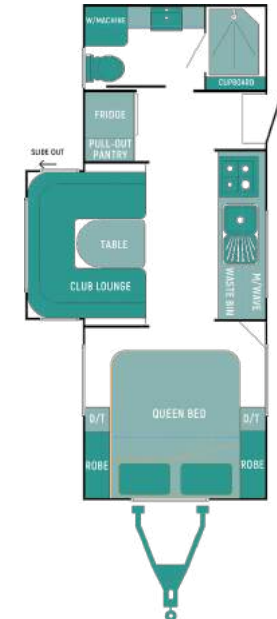

APPLIANCE	
Air Conditioner	HB3500 Houghton
Washing Machine	2.5 kg Top load
Reverse Camera	Yes
Solar	1 x 200w
Battery	120 AGM
Battery Box	2
Rangehood	Ranger
TV Arm	1
TV Unit	1 x 22" LCD
Antenna	LDPA200 (Dometic)
Stereo	Single DIN
Internal Speaker	2
External Speaker	2
Stove	MiniGrill
Microwave	20L
Fridge	RMD10.5XS (Dometic)
Hot water system	Swift
Kitchen Sink (Chrome Tap)	Square Chrome
Vanity Sink (Chrome Tap)	Square White
Brakesafe	Trailsafe
Toilet	Ceramic (Dometic)
Management System	PM200 (Projecta)

MEASUREMENTS	
Body Length (mm)	6660
Travel Length (mm)	8560
Travel Height (mm)	3220
Travel Width (mm)	2390
Tow Ball (Kg)	152
Tare Weight (Kg)	2616
ATM (Kg)	3500
Axle Rating (Kg)	3500

FRAME	
Front Boot	Yes
Tunnel Boot	Yes
Picnic table	1 (Ranger)
Awning	16ft Black
Side Protection	350mm Black
Front Protection	Black
Wheel Spat	Black Fibreglass
Wheels	Ranger
Roof Hatch	1 Small + 1 Medium
Shower Hatch	1 with Fan
External Shower	Option
Main Door	Black
Construction	Sandwich Panel
Frame	Aluminium
Front and Rear Protection	Chequer plate
Insulation	XPS Foam
External Finish	Fiberglass
Shower	800x600
Toilet	Ceramic
Shower Door	Frosted
Pantry	2 Medium
Waste Bin	Yes

INTERNAL	
Upholstery	Leather
Bench top	Postform